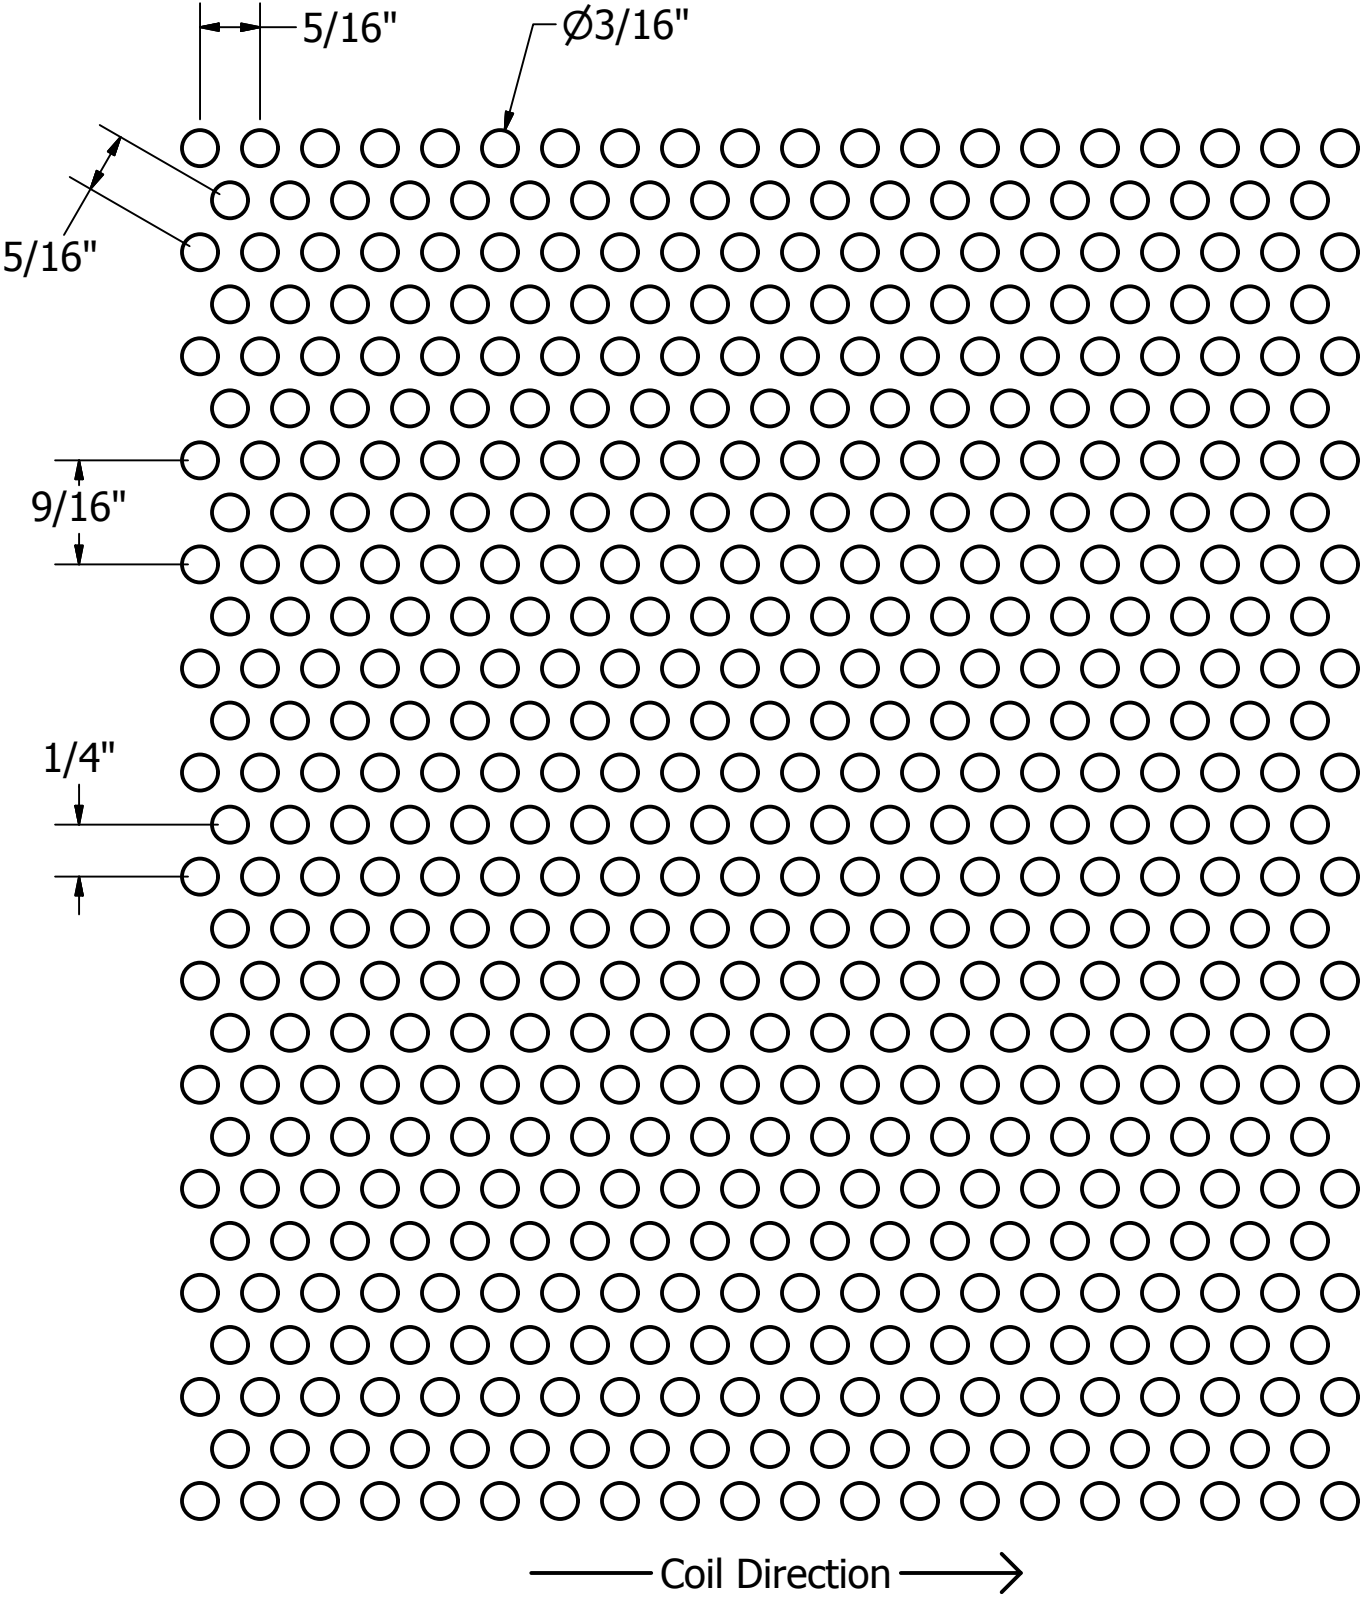

A19 - 3/16" Round x 5/16" Staggered Centers - 33% Open Area

Note: When printing for accuracy of layout ensure scale is set to 100% when printing